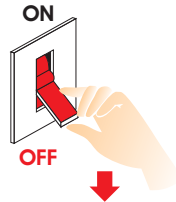

PARELO I

Installation Manual

5W max

1

Attention

Before any maintenance switch off the main power.

2

3