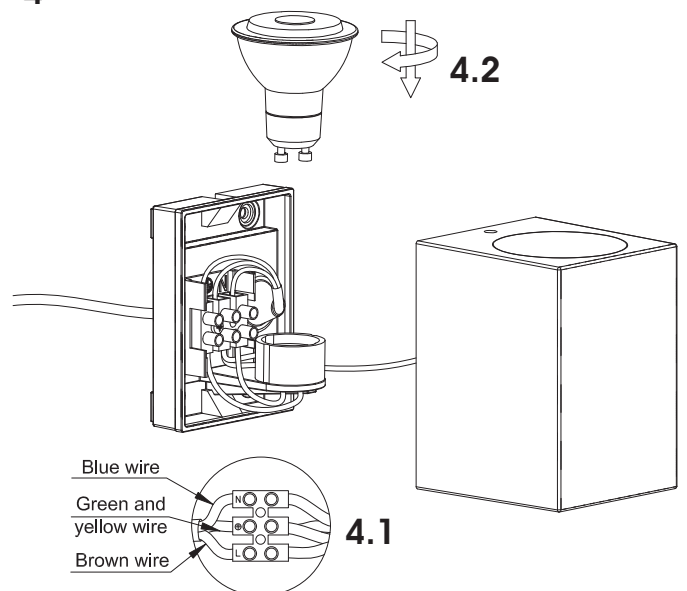

PARELO I

Installation Manual

5W max

1

Attention

Before any maintenance switch off the main power.

2

3

4

5

6